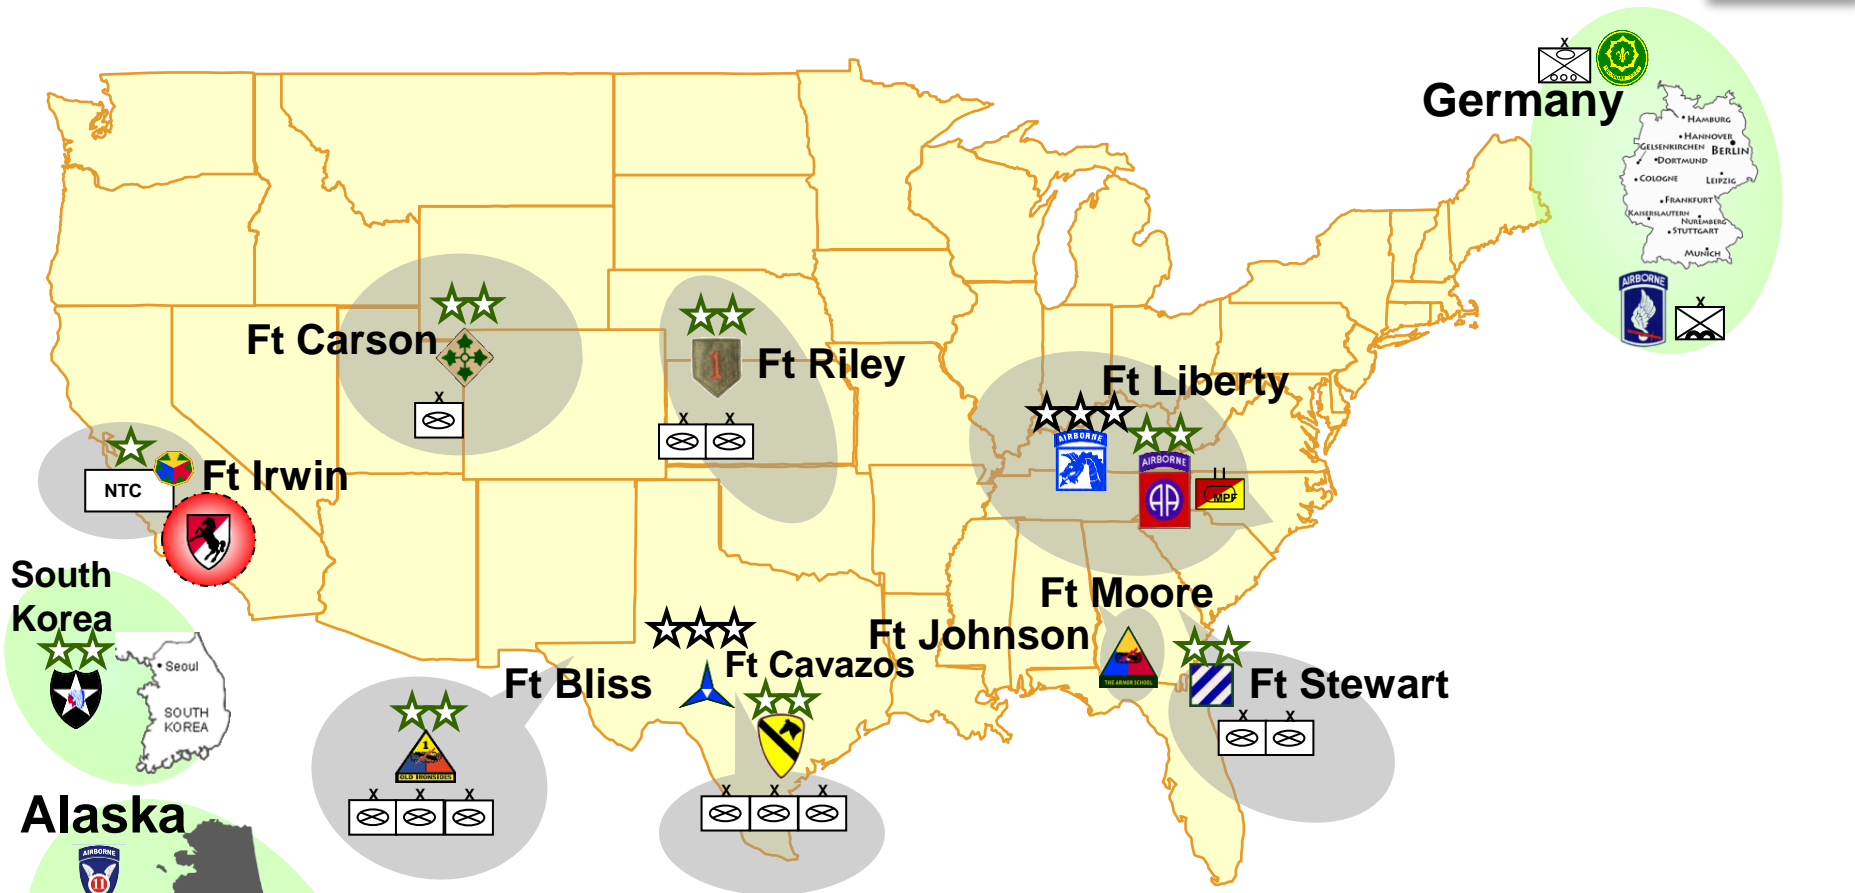

FY25 ARMOR LOCATIONS

U.S. ARMY

LEGEND

| | | | |
|--|--|--|--|
| | ABCT: 11 BDEs = 69% AD Armor PL Assignments | | SBCT: 1 BDEs = 12 % AD Armor PL Assignments |
| | Corps | | IBCT: 5 BDEs = 17 % AD AR PL Assignments |
| | Division | | MPF BNs: 1 BNs = 2% AD |